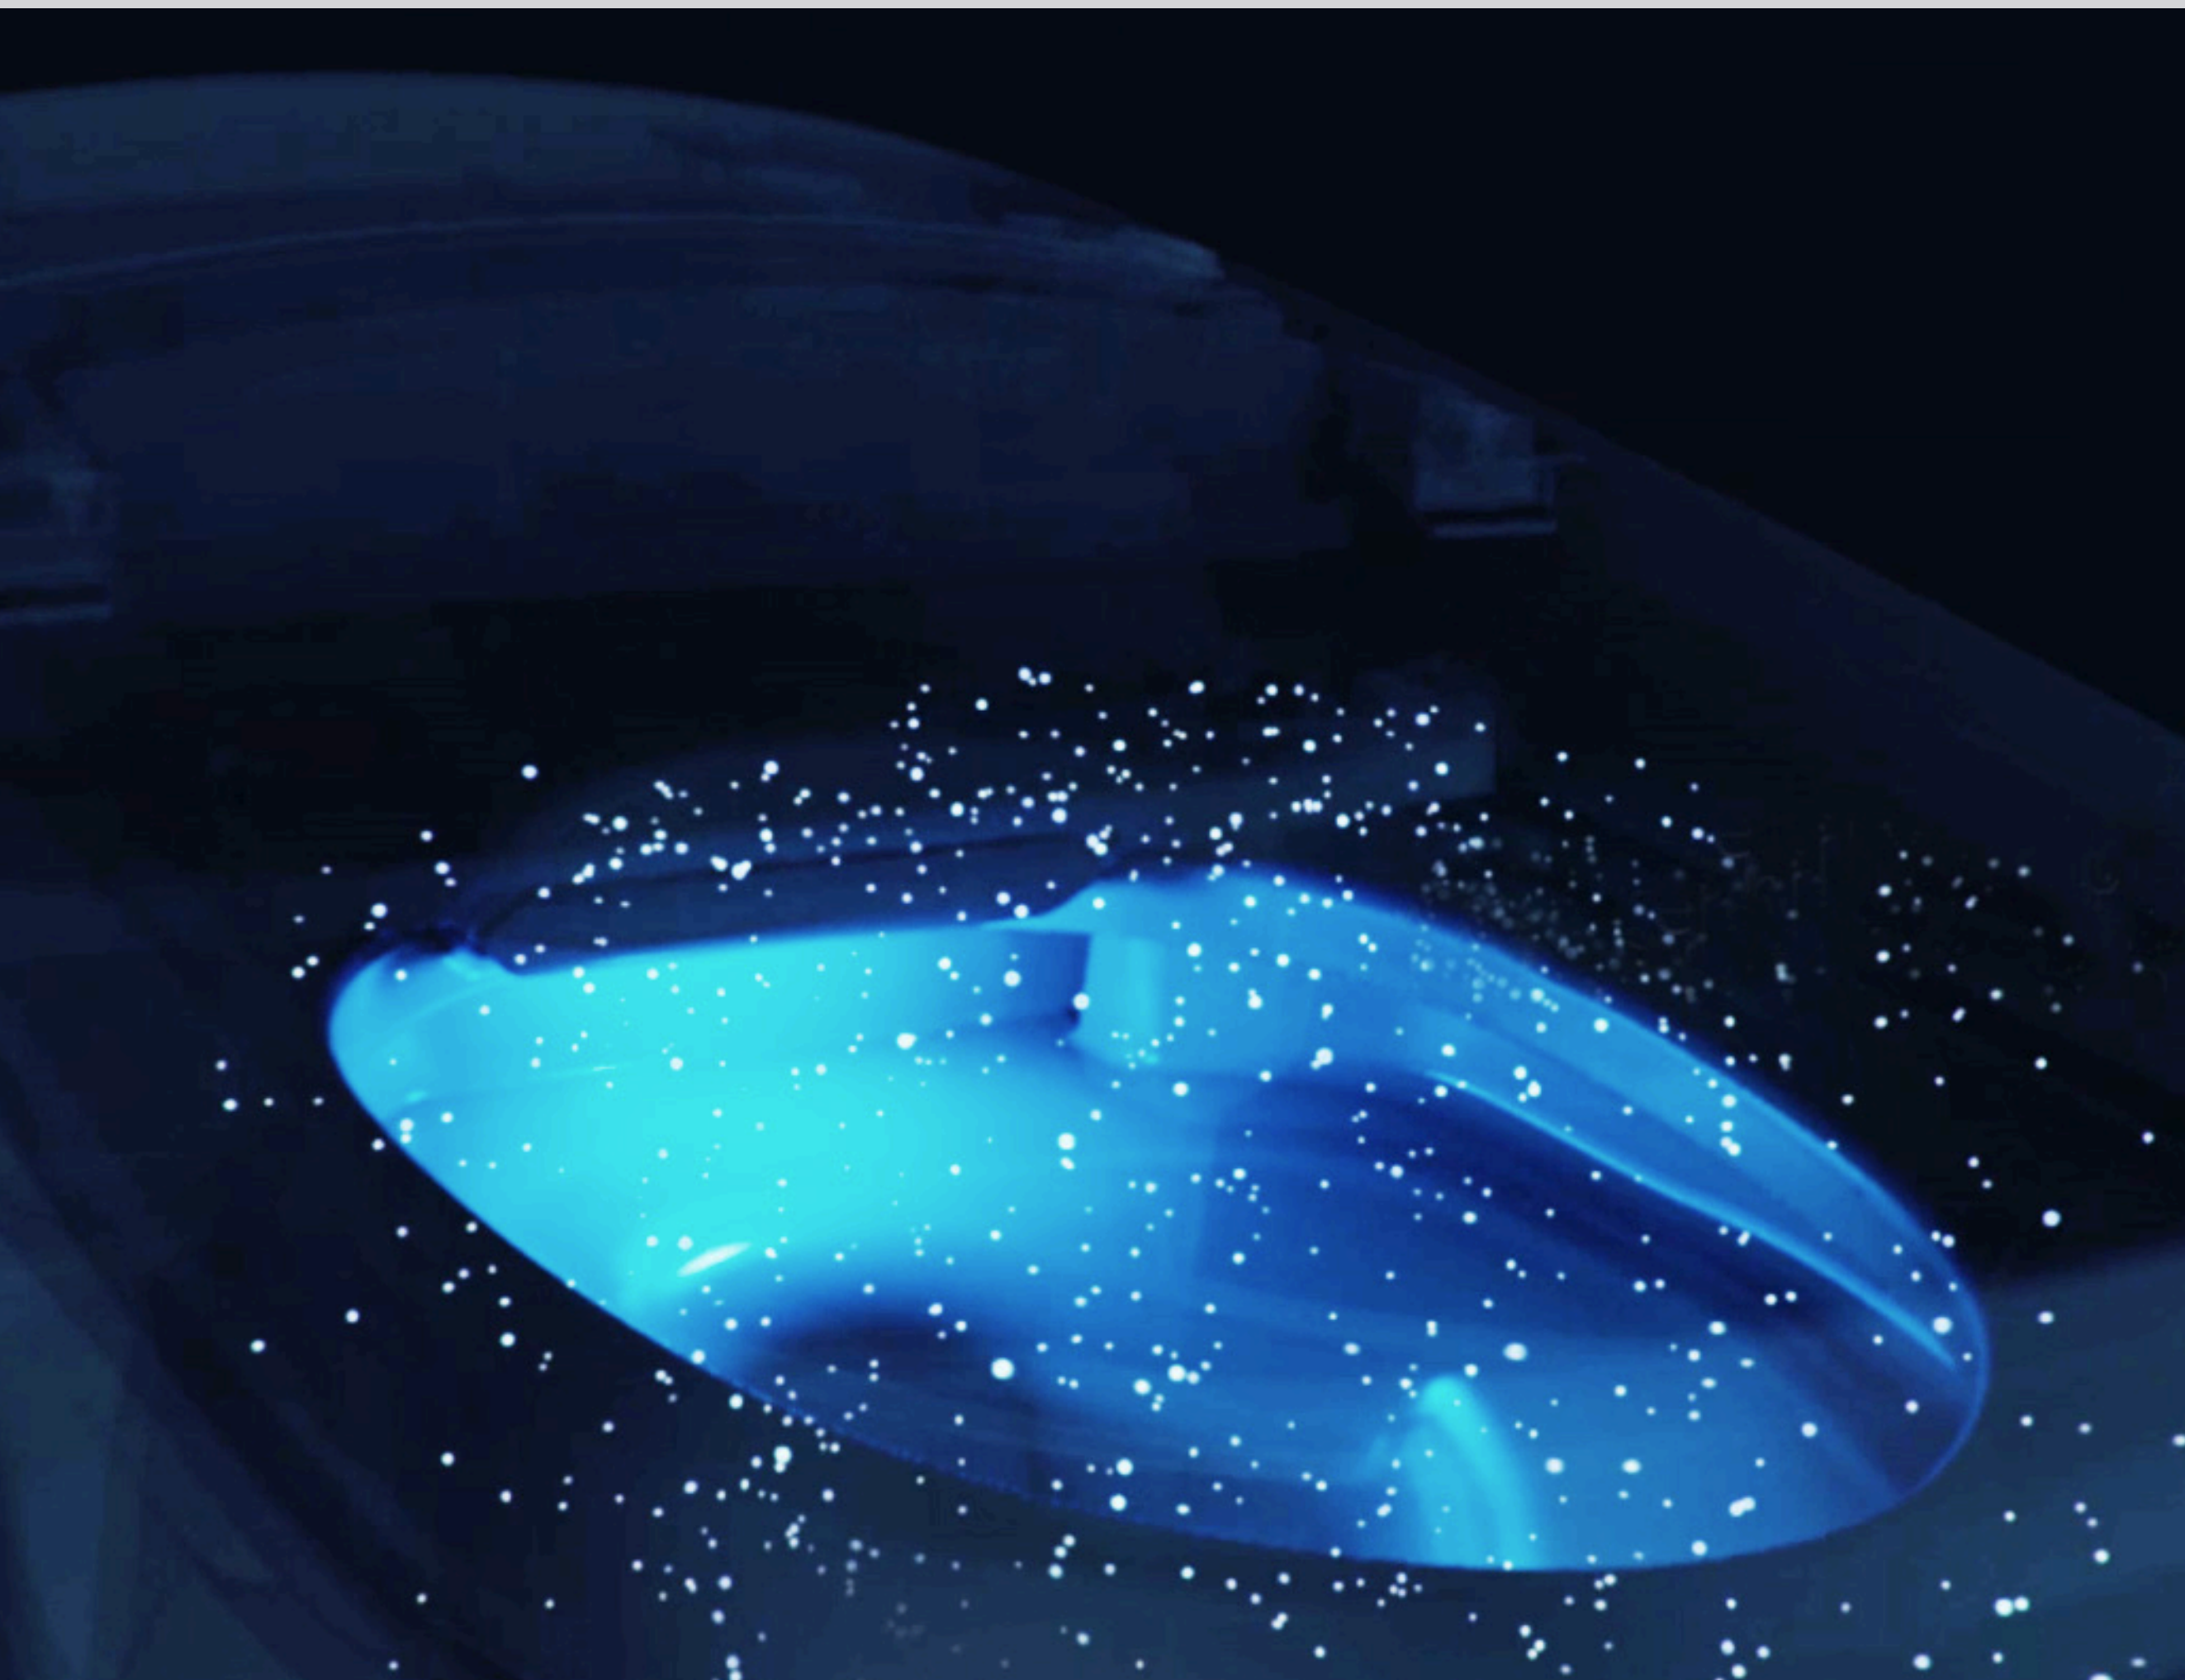

Front Feminine
Cleansing

Front Feminine
Oscillating
Cleansing

American Standard

Power Stream Flush Automatic, triple vortex dual flushing action

Air-Shield Technology Deodorizes the air in the bowl with a charcoal filter