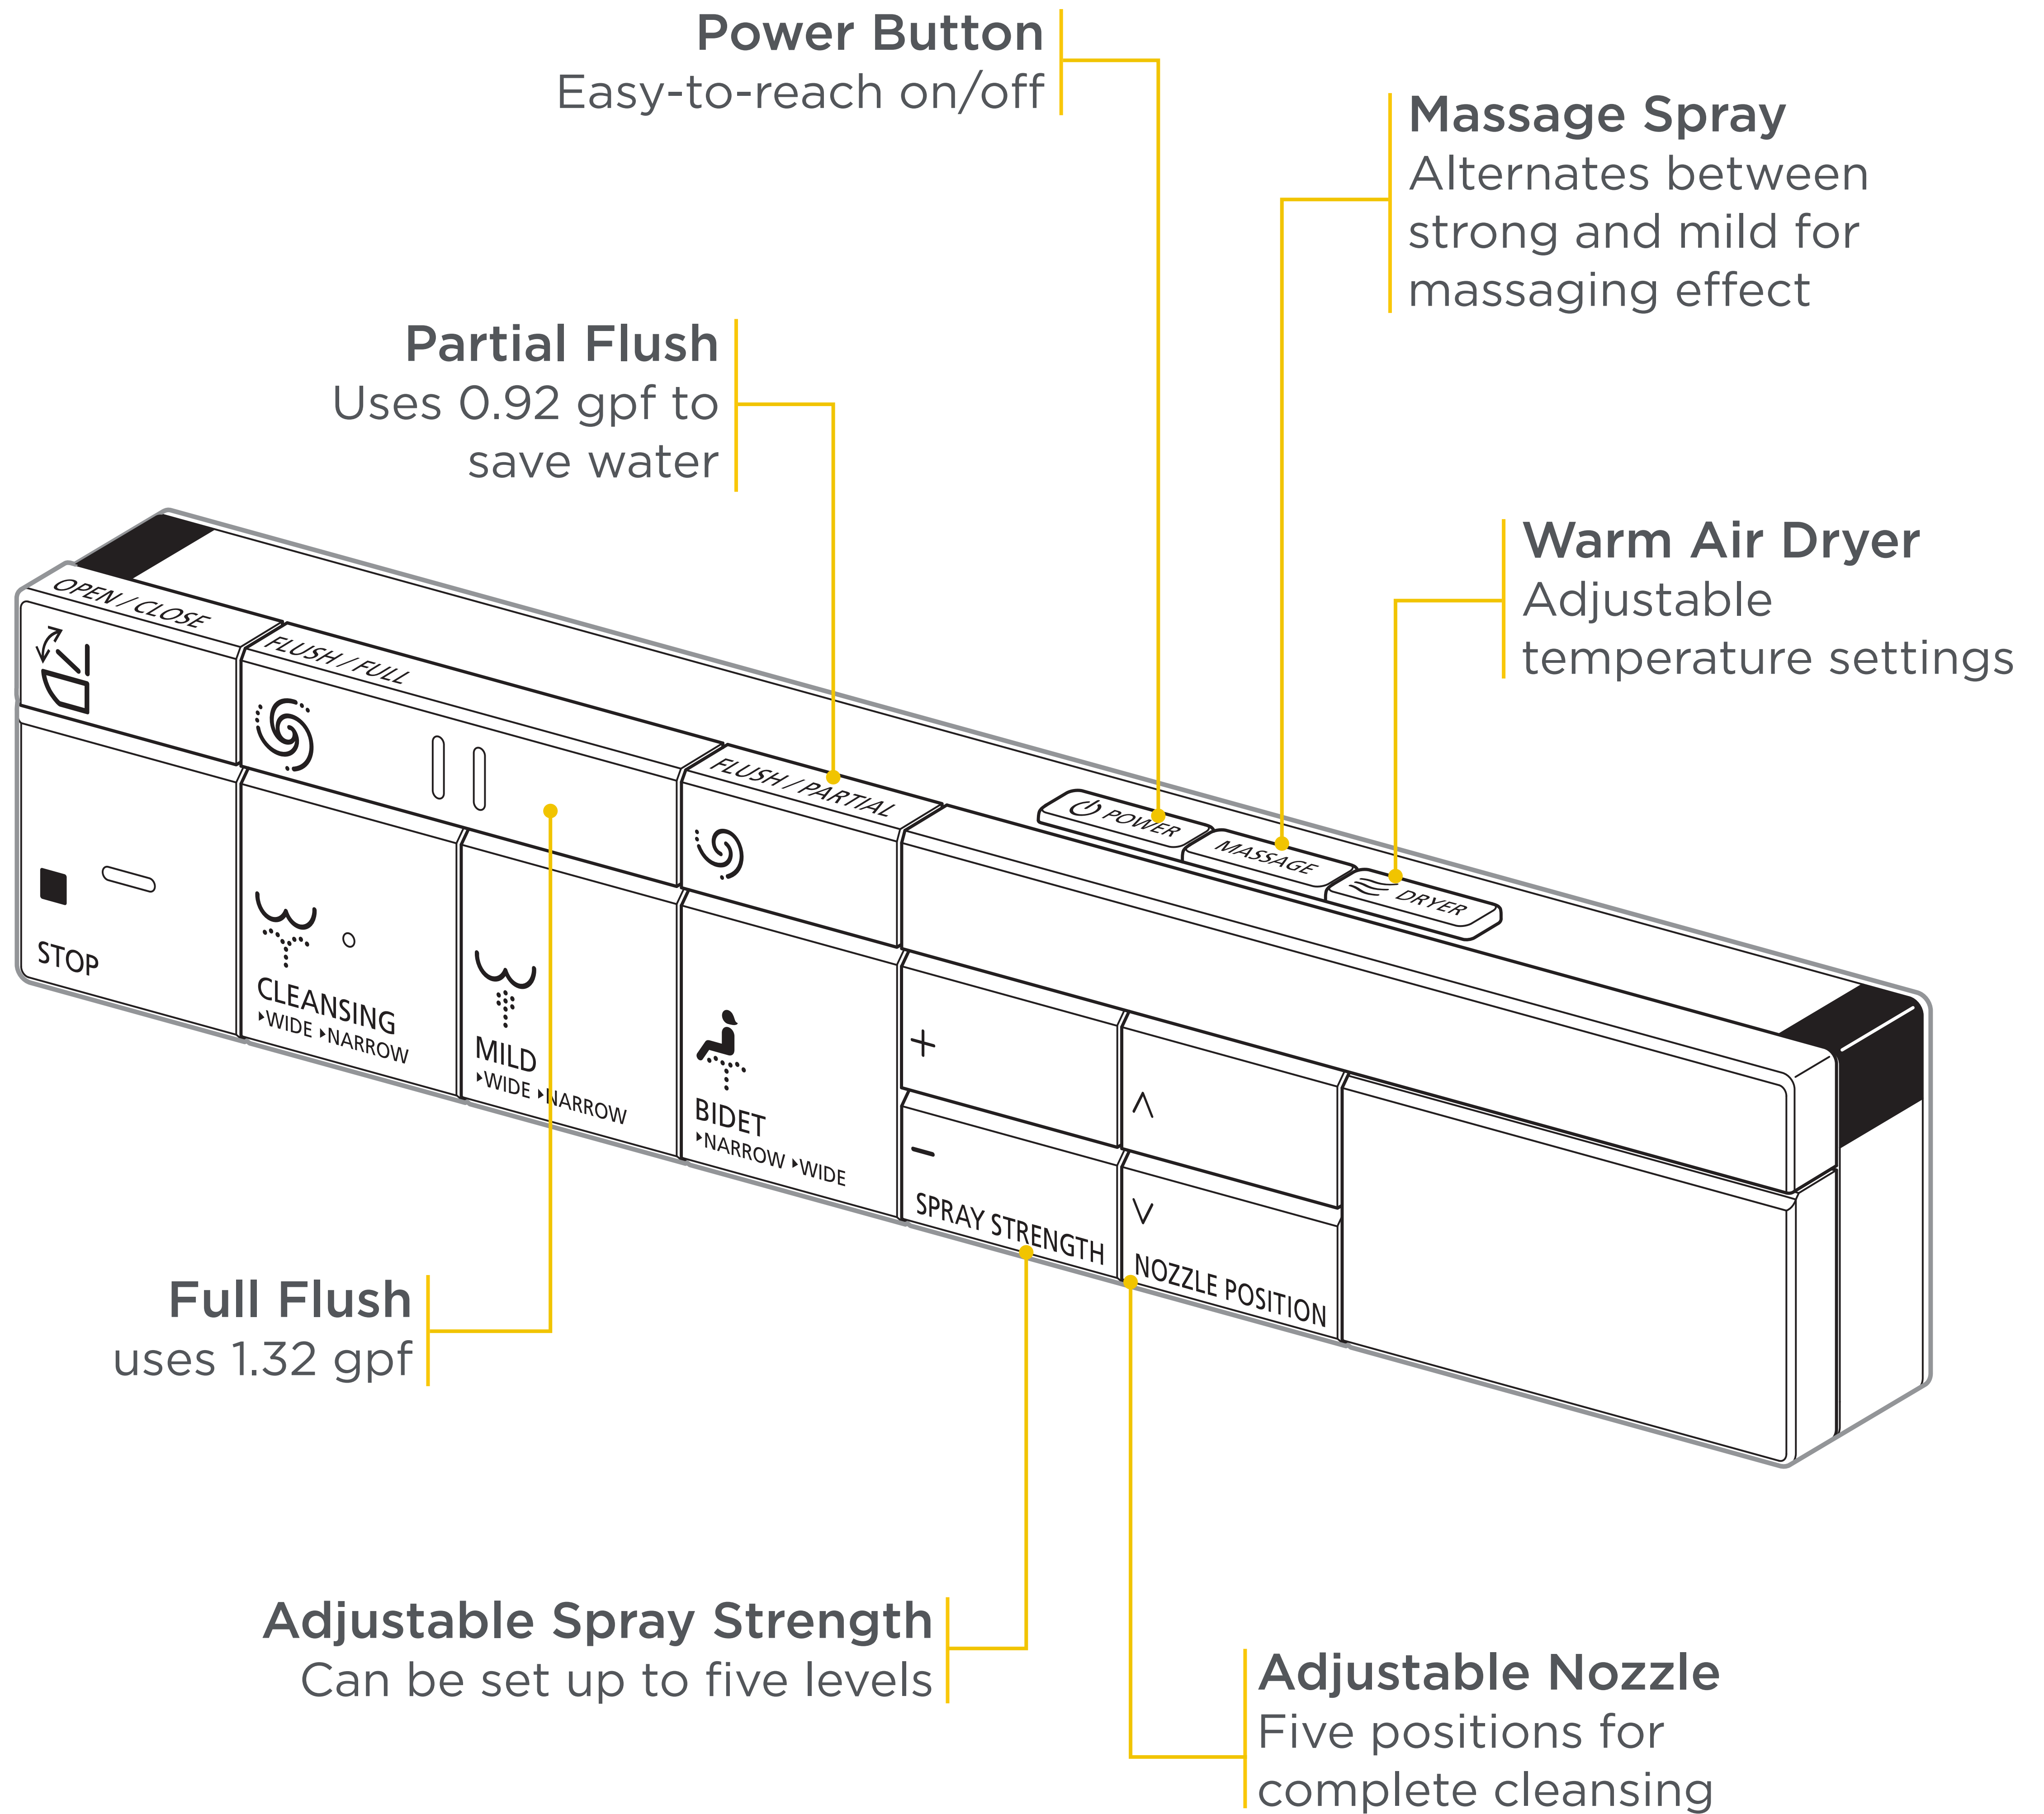

American Standard

Dual Nozzles
Separate front and back cleansing

Self-Cleaning Nozzles
Thoroughly rinsed before and after use

Warm Air Dryer
Adjustable settings for personal comfort

Heated Seat
Five adjustable temperature levels

Auto Open/Close Seat and Lid
Hygienic, no-touch convenience

3-Year Limited Warranty

American Standard

Calming Night Light Soft glow provides a soothing guide when using the bathroom at night

Warm Air Dryer Adjustable temperature settings, reduces the need for toilet paper

Automatic Seat and Lid Opens and closes automatically for hygienic, no-touch convenience

Heated Seat Five adjustable temperature levels provide personalized comfort

Dual Nozzles Adjustable positioning for front and back cleansing

Front Feminine
Cleansing

Front Feminine
Oscillating
Cleansing

American Standard

Power Stream Flush Automatic, triple vortex dual flushing action

Air-Shield Technology Deodorizes the air in the bowl with a charcoal filter