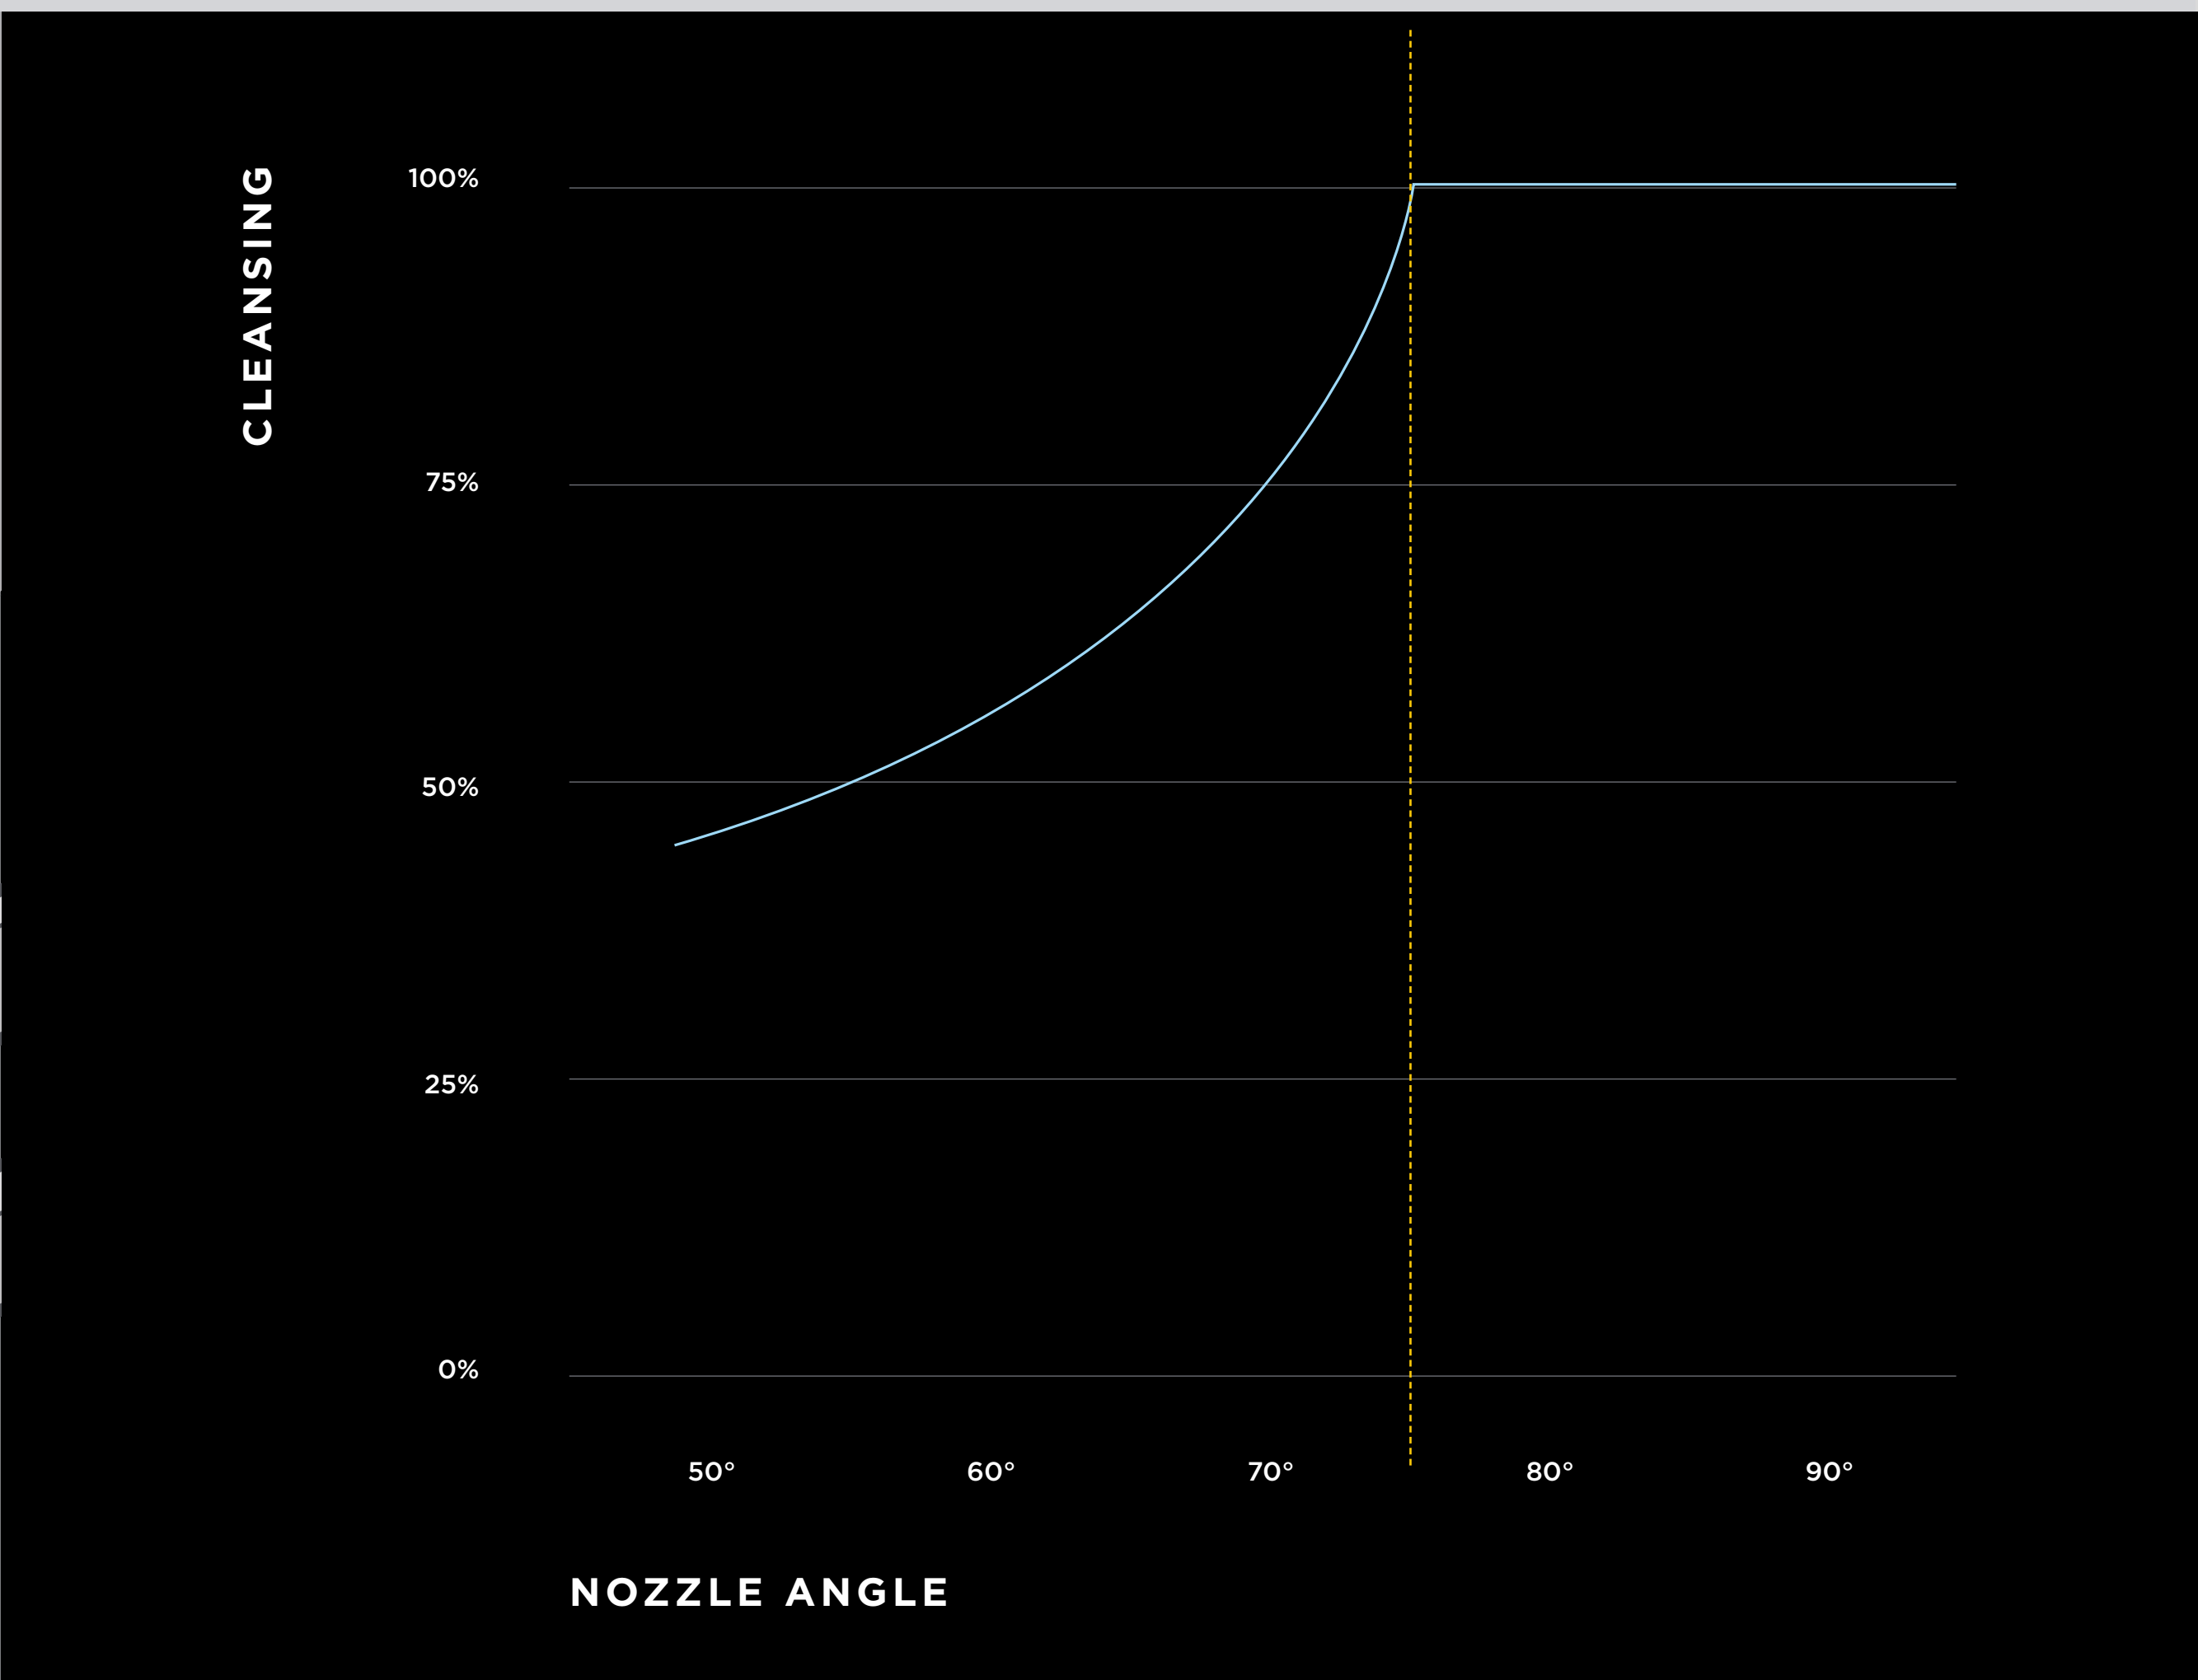

Nozzle Angle Engineered to ensure thorough cleansing