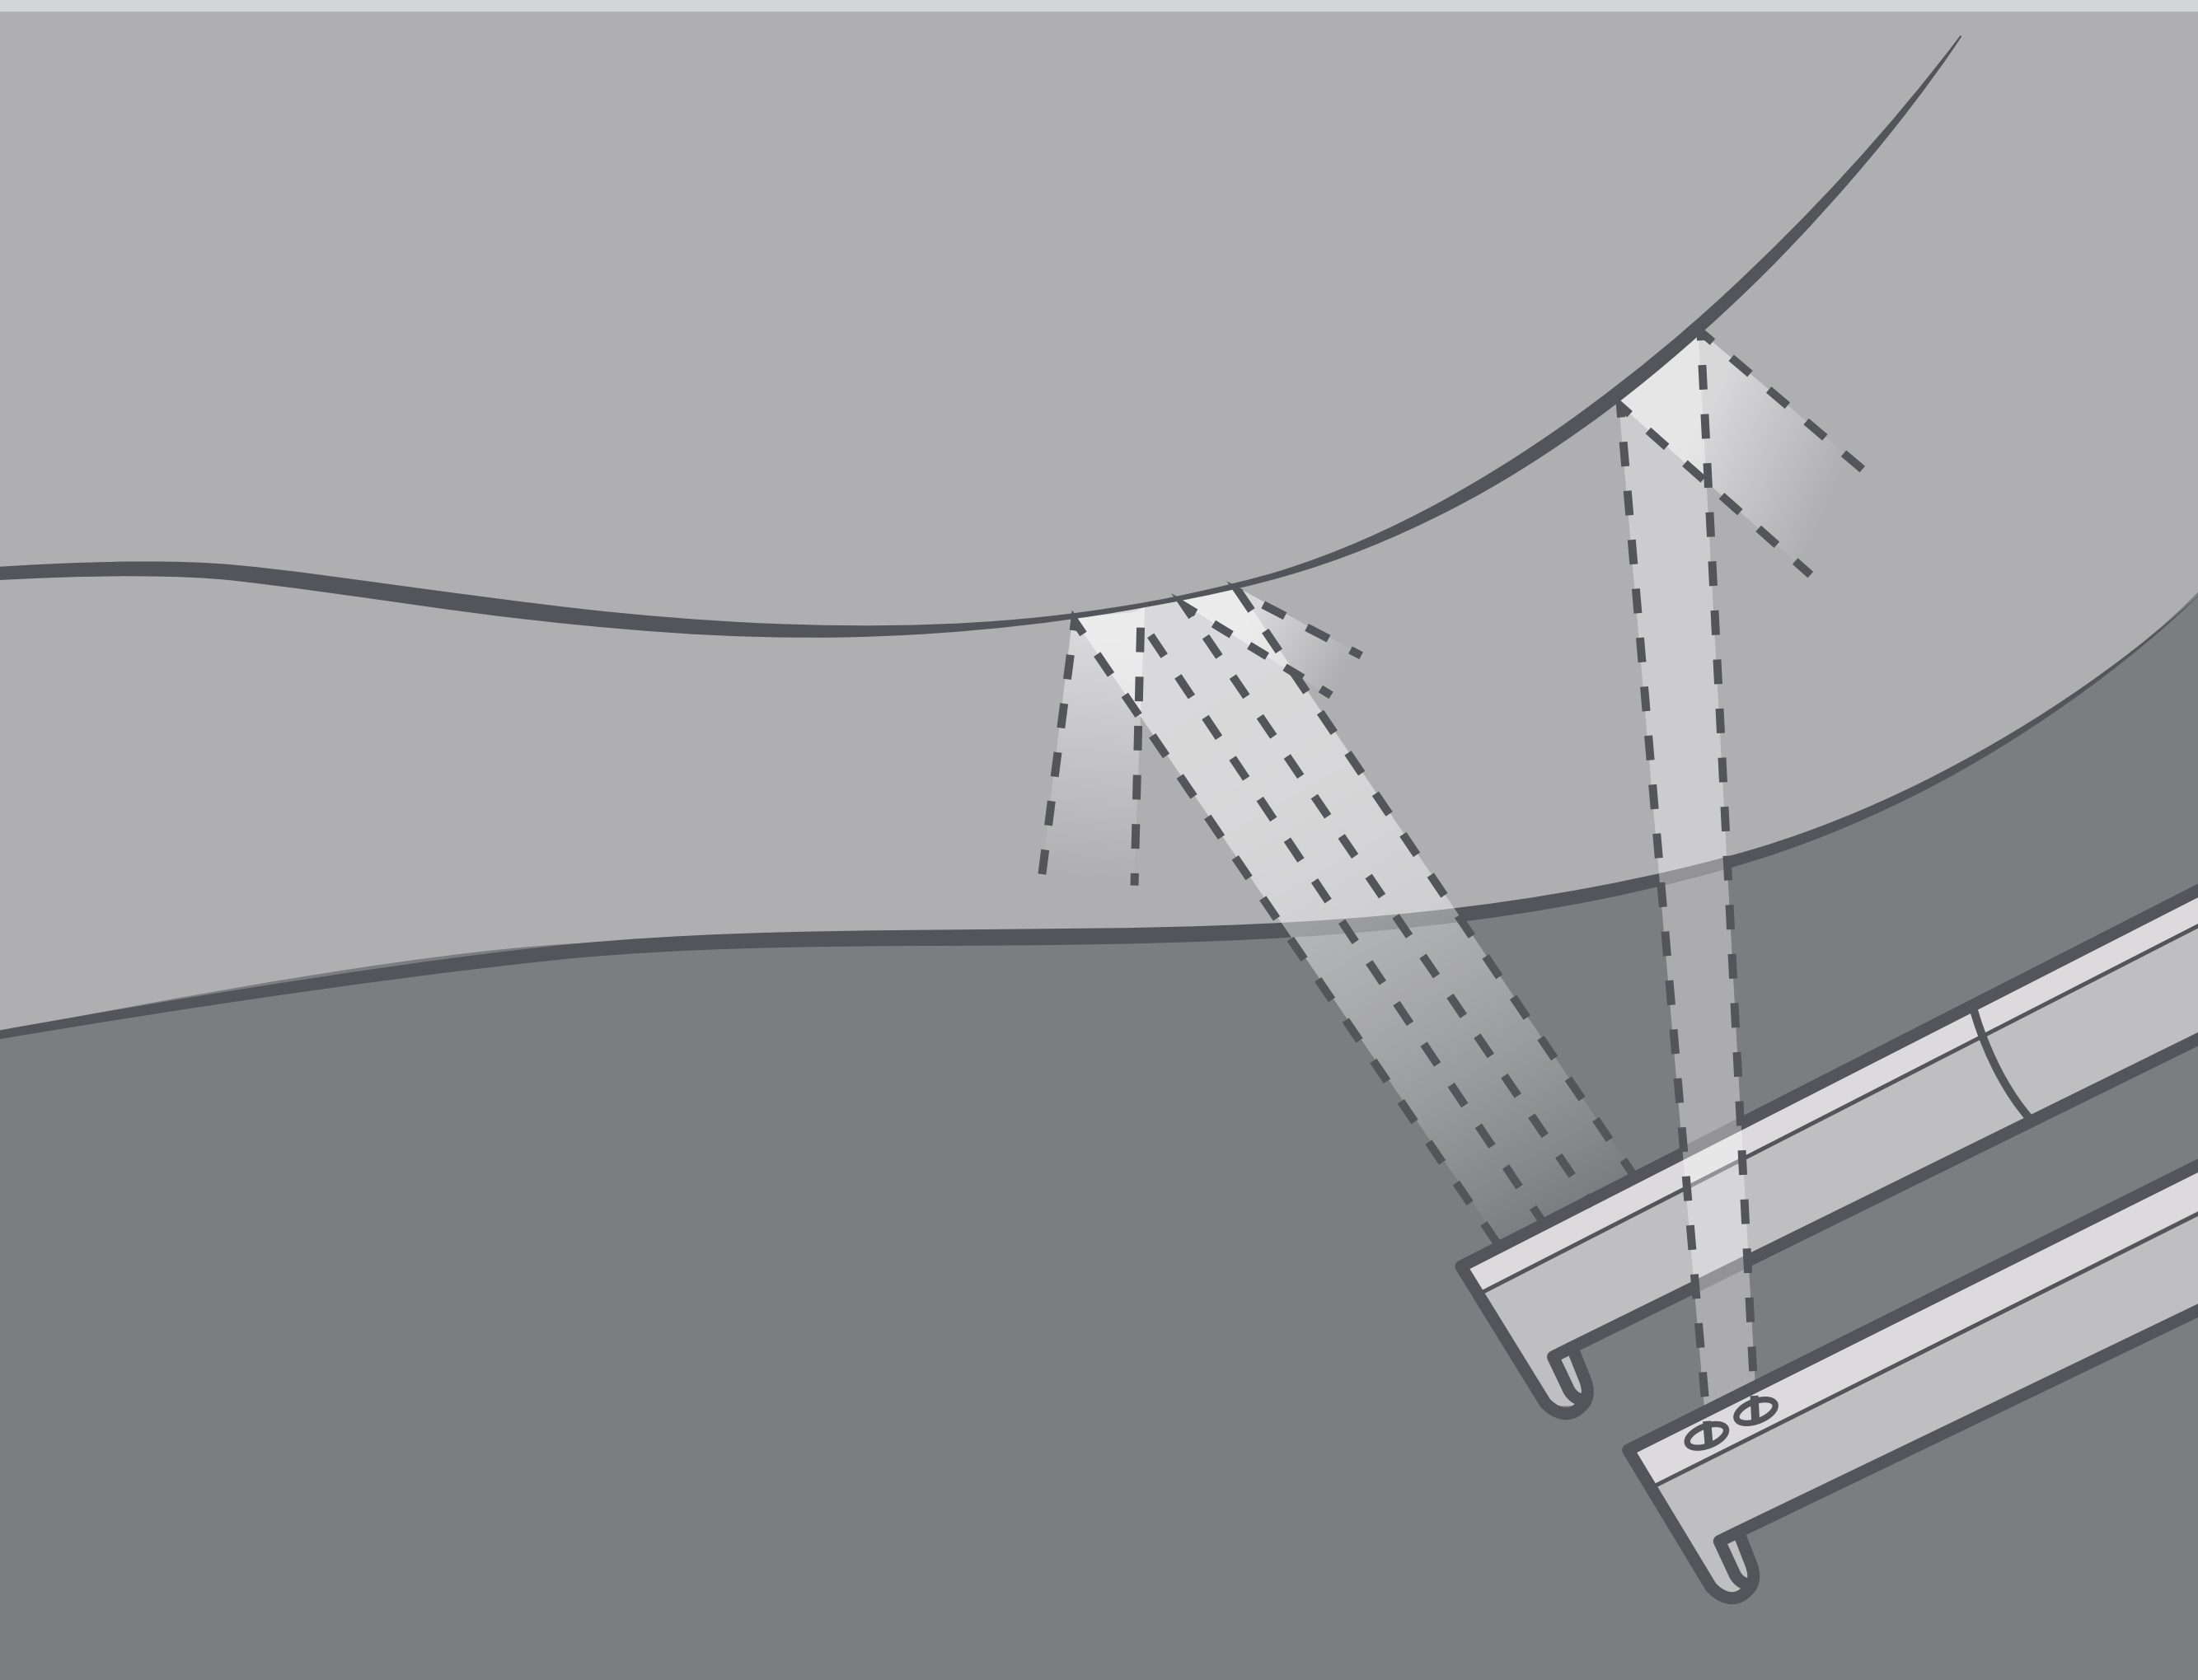

Automatic Seat and Lid Opens and closes automatically for hygienic, no-touch convenience

Heated Seat Five adjustable temperature levels provide personalized comfort

Dual Nozzles Adjustable positioning for front and back cleansing

Nozzle Shutter Conceals nozzles for cleanliness when not in use

Nozzle Position Maintains safe and sanitary distance from body

Nozzle Angle Engineered to ensure thorough cleansing

Back Cleansing

Back Oscillating Cleansing

Front Feminine
Cleansing

Front Feminine
Oscillating
Cleansing

American Standard

Power Stream Flush Automatic, triple vortex dual flushing action

Air-Shield Technology Deodorizes the air in the bowl with a charcoal filter